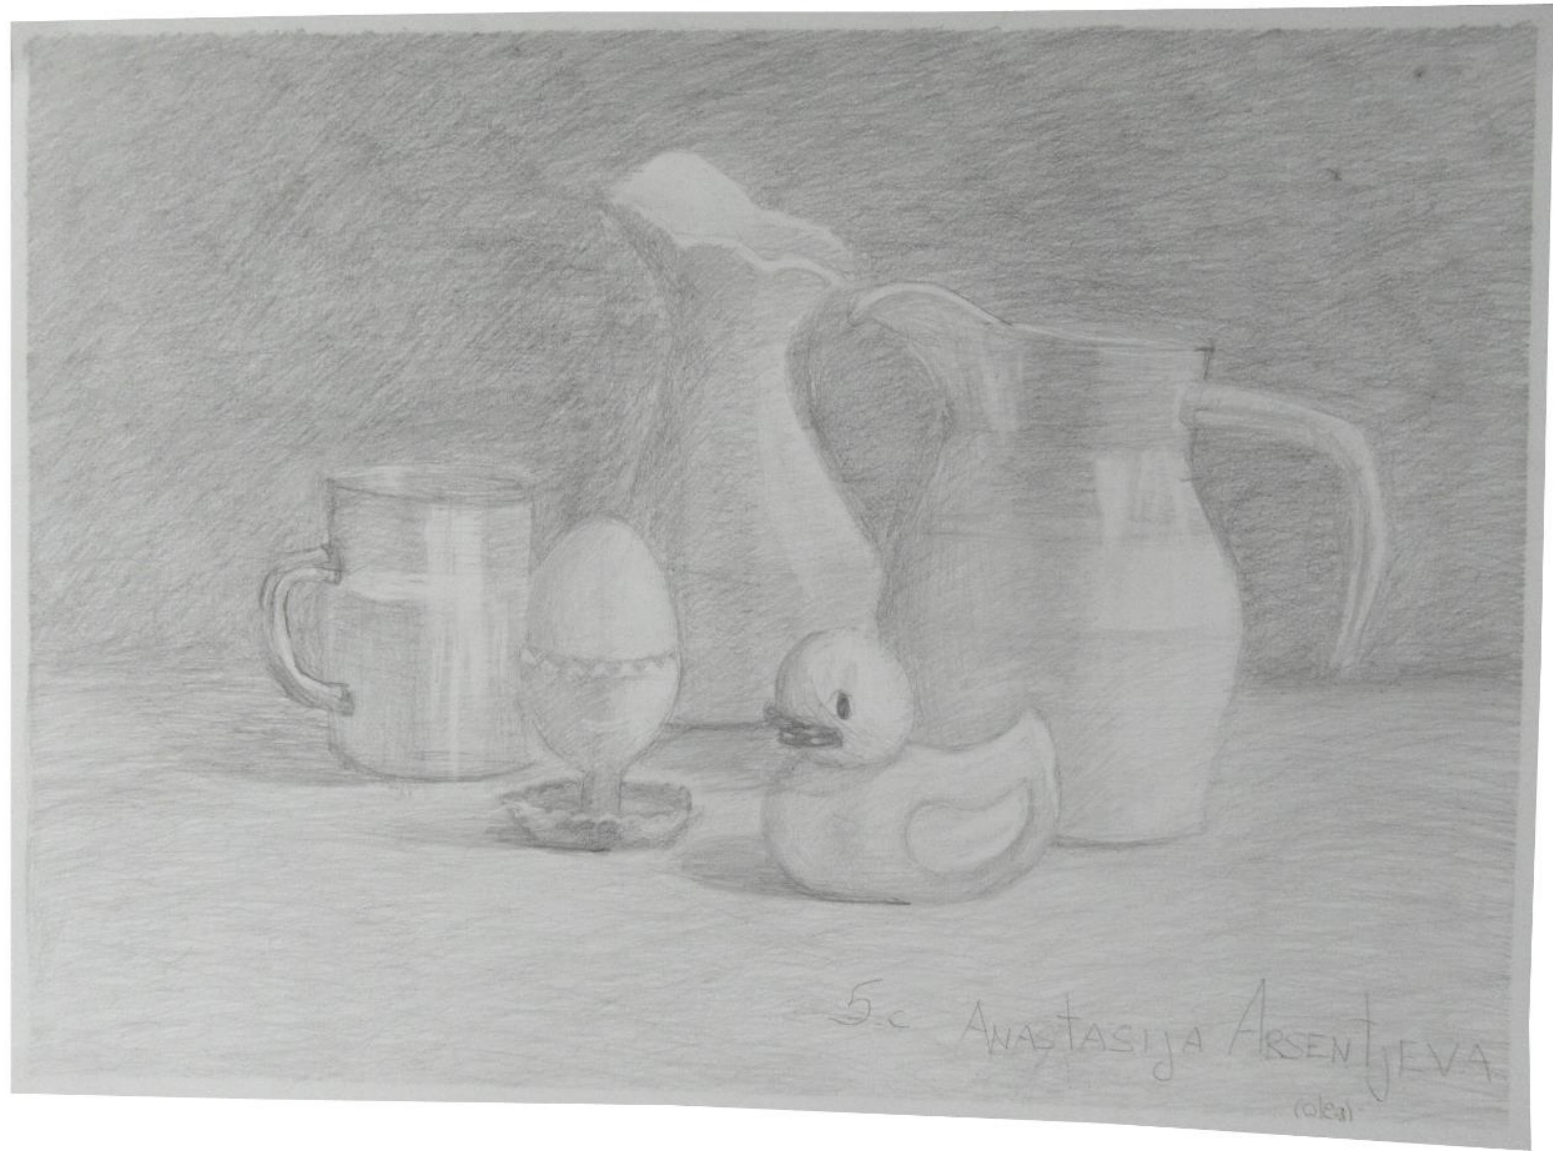

The background of the page is a black and white marbled paper pattern, featuring irregular, vein-like shapes in shades of gray and white. The text is centered over a semi-transparent white rectangular area.

ANASTASIJA ARSENTJEVA

5.c ANASTASIJA ARSENTJEVA
2021

Ime: Anica Omer

Pla: Koper

Starost: 19 let

Ime: Anica

Ime: Anica

Ime: Anica