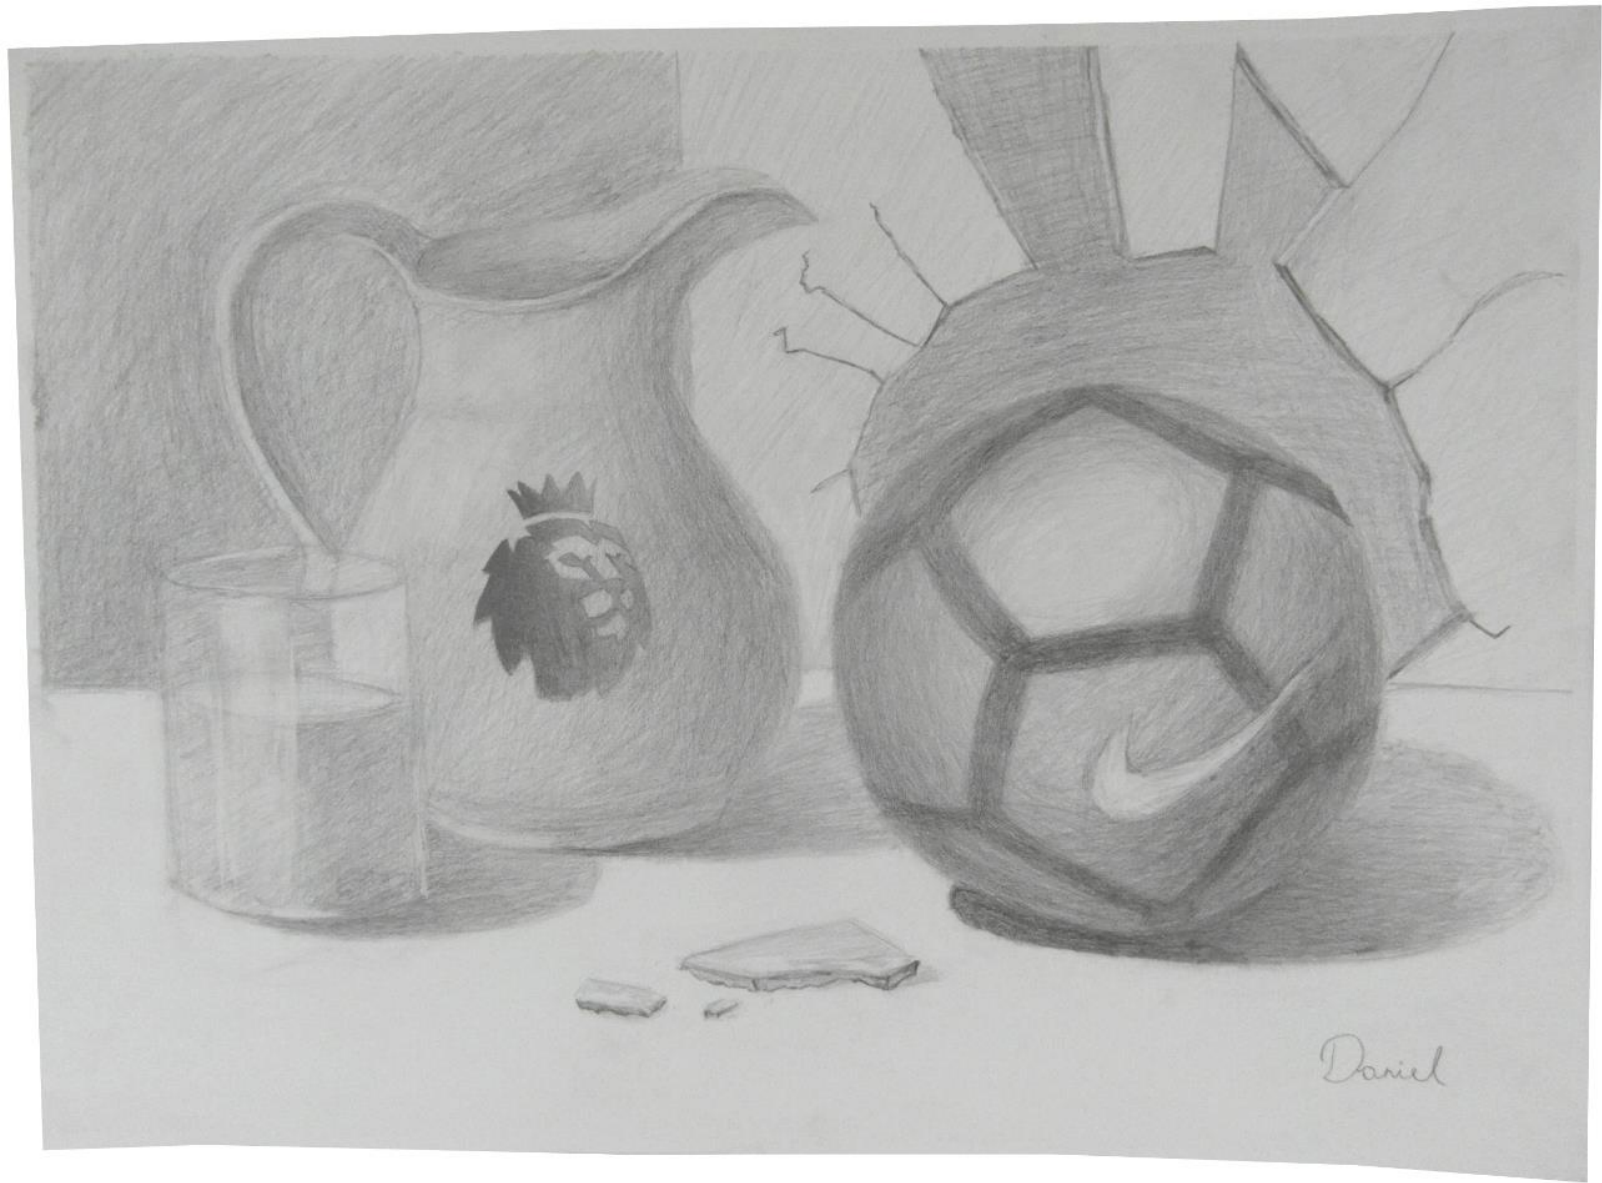

DANIEL KOBZAR

Daniel